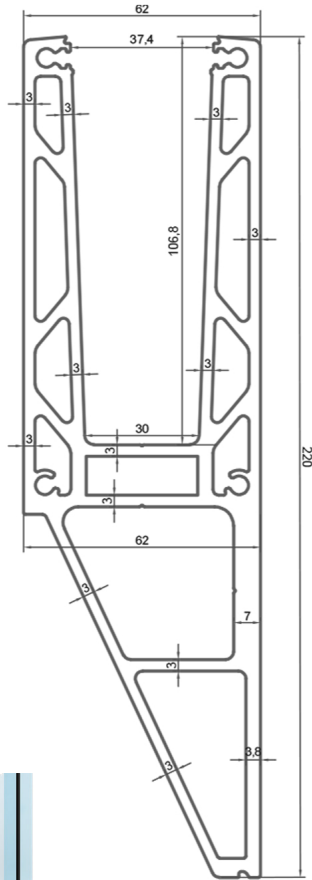

KF 1200

Section

3D

Section Details

Profile name KF 1200	Date	Revision	Note
		Description KF 1200 - TL = 5000 mm	
		Number Of Product 00012005000	Size A4