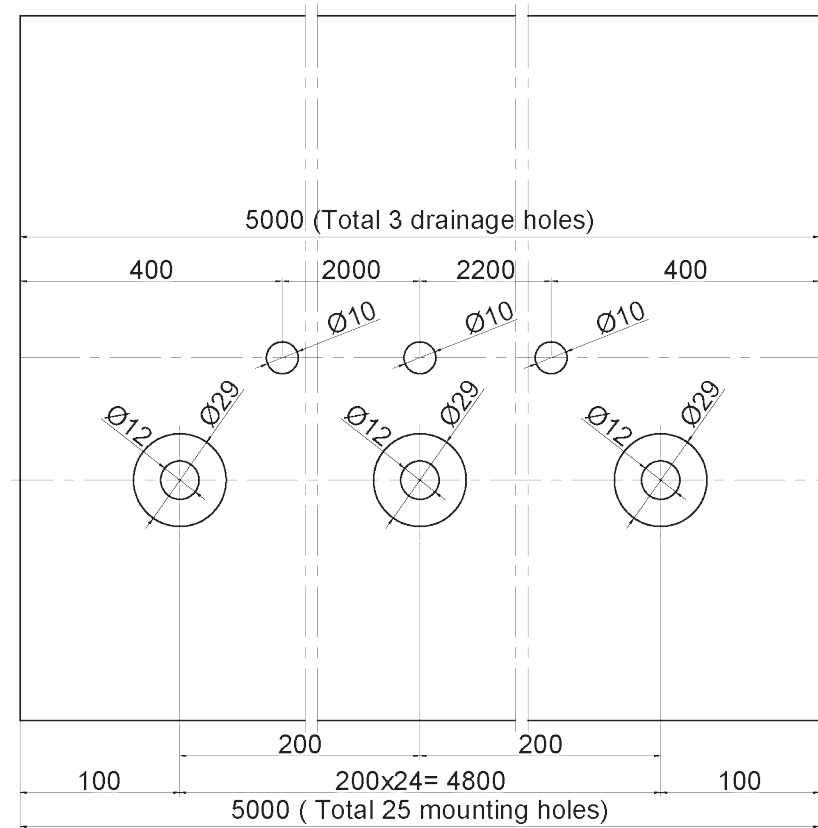

KF 1200

Section

3D

Section Details

Profile name KF 1200	Date	Revision	Note
		Description KF 1200 - TL = 5000 mm	
		Number Of Product 00012005000	Size A4